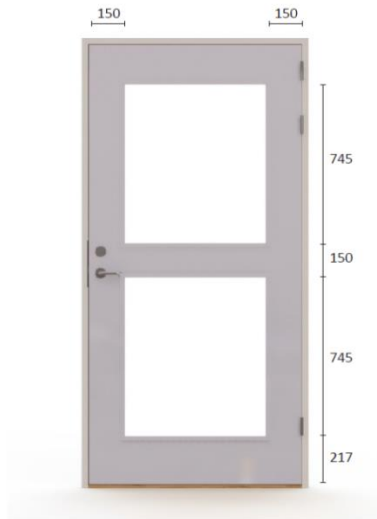

Glazing wodden doors

Our acoustic wooden doors can be delivered with glazing's. Below you see some standard types. But we are open for discussions about other types of glazing's also.

Type 01

H=1640mm

Width adapted to width of door leaf

Type 03

H= 2 * 745 mm

Width adapted to width of door leaf

Type 22

H=100mm

Width adapted to width of door leaf

Type 23

200*600mm

Type 24

H=660 mm

Width adapted to width of door leaf

Type 25

Ø 500 mm

Placed in centred on the door leaf